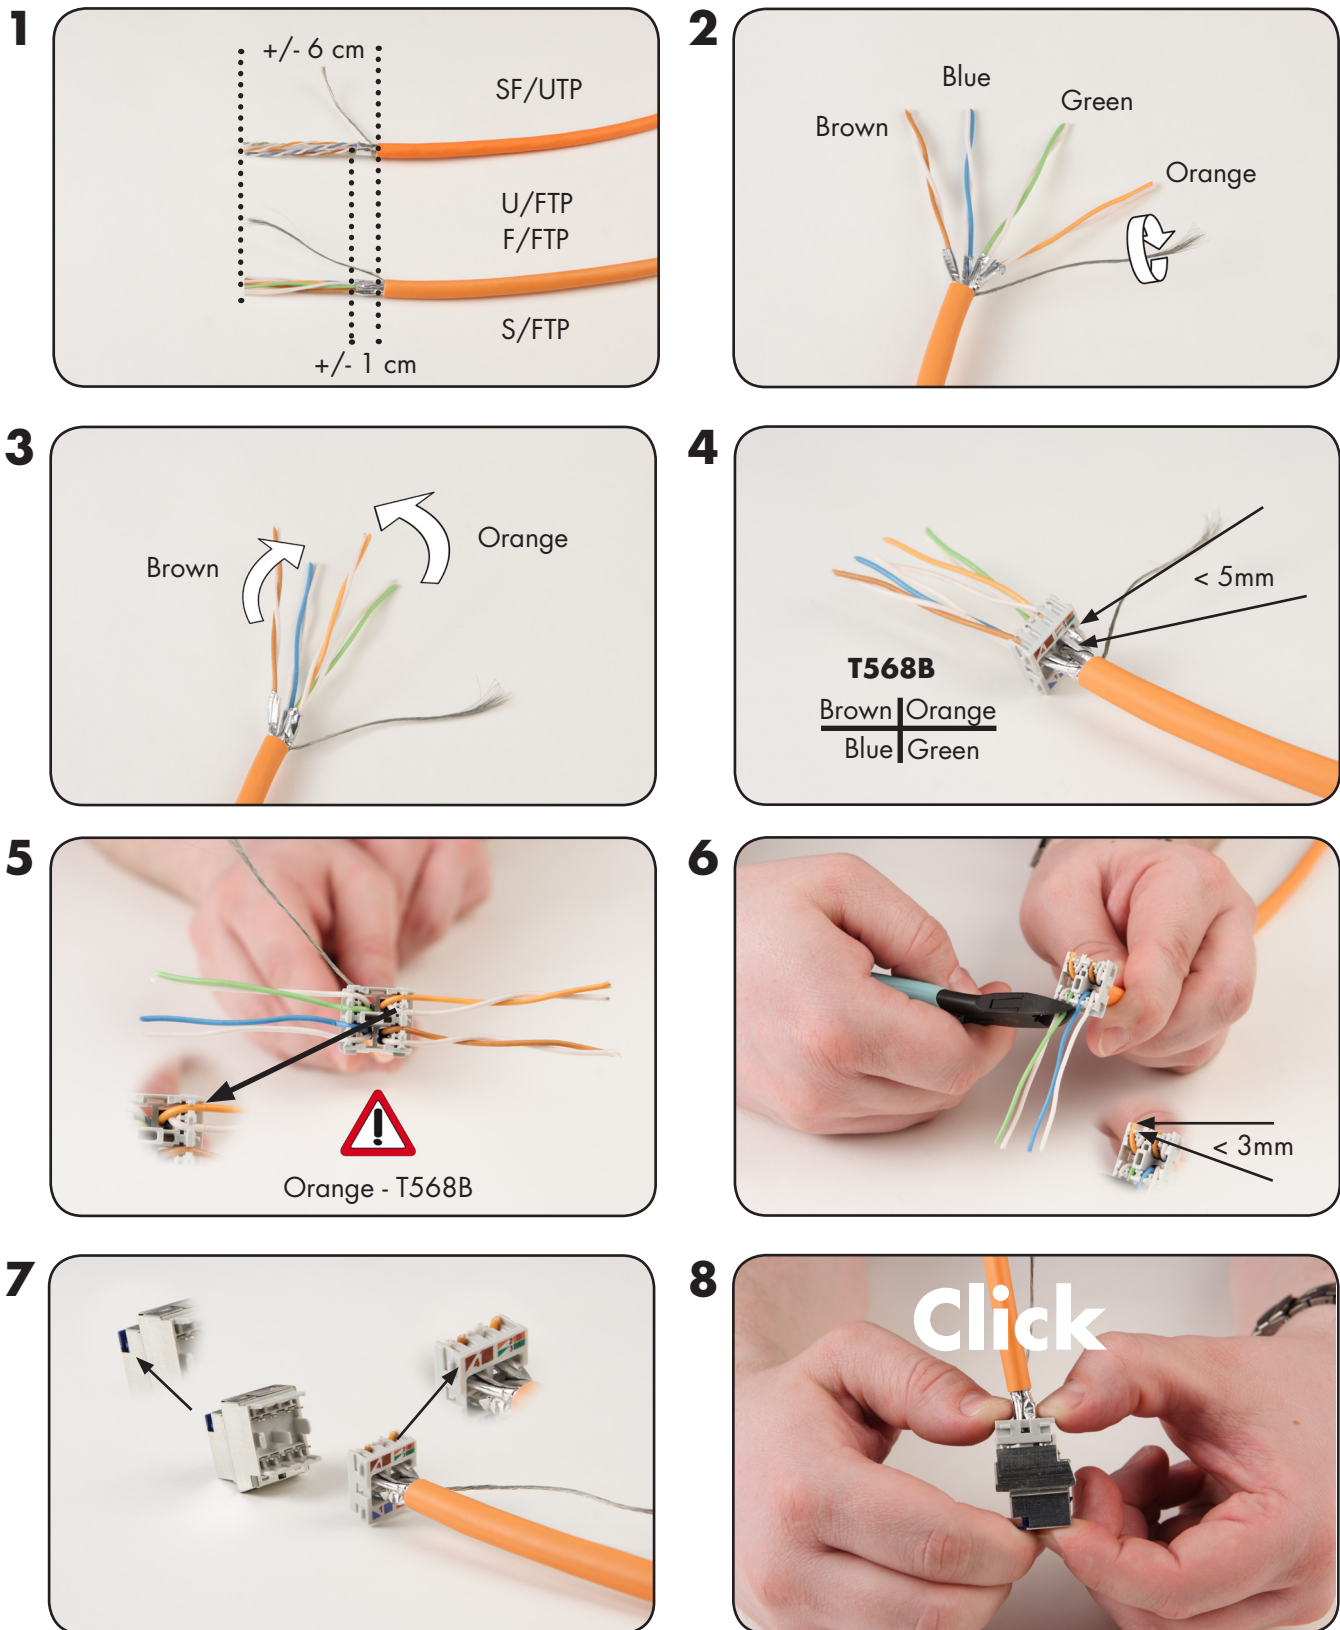

LANmark Evo Screened Snap-in for U/FTP, F/FTP, S/FTP, SF/UTP

420555 420666 420666G 42066A • 280408 • Important remark : Installation is to be performed by qualified service personnel

LANmark Evo Screened Snap-in for U/FTP, F/FTP, S/FTP, SF/UTP